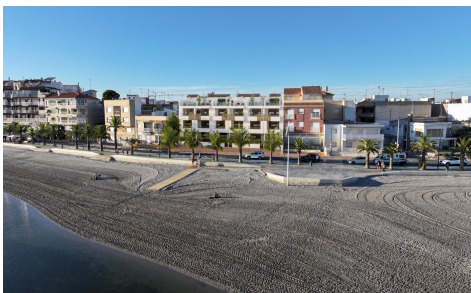

PS6649618

Apartment in San Pedro del Pinatar

€450,000

2

1

80m²

N/A

NEW BUILD FRONTLINE RESIDENTIAL IN SAN PEDRO DEL PINATAR Nestled along the captivating Mar Menor, Lo Pagan is a town in Murcia that unveils a seamless blend of natural beauty and cultural richness, offering a perfect escape for those seeking a tranquil oasis. Conveniently accessible, with just a 57-minute ride from Alicante Airport, Lo Pagan beckons you to unwind, explore, and create cherished memories in this idyllic Spanish coastal town. Indulge in the epitome of refined living with our meticulously crafted New Build residence offering 1, 2, and 3-bedrooms penthouses and apartments. Impeccably designed, the 21 units are gracefully distributed across 3-level blocks. The living space in each unit designed to...(Ask for More Details!)