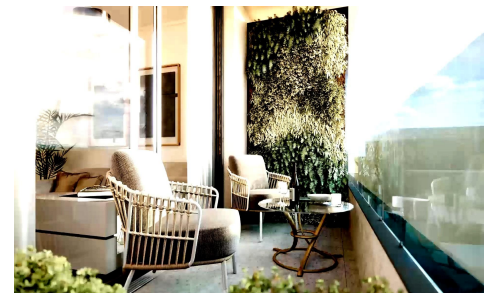

## Apartment in Torrevieja

€173,100

1

1

35m<sup>2</sup>

N/A

New Build Development in the Heart of Torrevieja Located in the vibrant center of Torrevieja, this new build development offers the perfect combination of modern living and accessibility. Situated just 300 meters from a wide array of services, including restaurants, bars, supermarkets, taxis, bus stops, pharmacies, and banks, this property provides unparalleled convenience in one of the most sought-after areas of the city. Proximity to Beaches and Entertainment One of the standout features of this property is its close proximity to the stunning beaches of Torrevieja, located just 600 meters away. Whether you're looking to relax by the sea or explore the local area, you'll find yourself close to some of the...(Ask for More Details!)