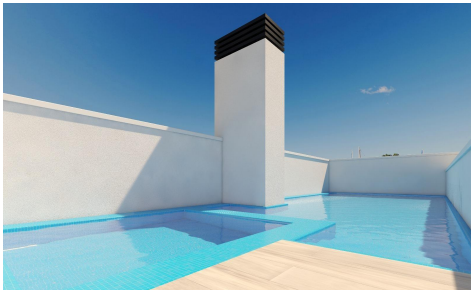

PS939884713

Apartment in Torrevieja

€279,000

3

2

96m²

N/A

New Build Apartments in Torrevieja, Just 150m from Playa del Cura Prime Location in Torrevieja, Close to Beaches and Amenities Experience coastal living at its best with these brand-new apartments and penthouses in Torrevieja, located a mere 150 meters from Playa del Cura. These exclusive residences are nestled in a vibrant neighborhood with all essential amenities within reach, including shops, restaurants, and cafes. Perfectly positioned on Spain's Costa Blanca, Torrevieja offers residents a Mediterranean climate and relaxed lifestyle with easy access to both Alicante Airport (45 km) and Murcia Airport (65 km). Modern Design with Spacious Layouts and Quality Finishes This new residential complex consists of 12 luxurious apartments and penthouses, offering