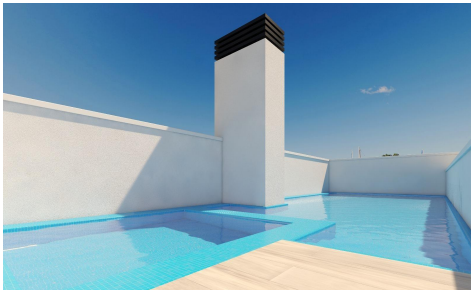

PS134924108

Apartment in Torrevieja

€279,000

2

2

87m²

N/A

New Build Apartments in Torrevieja, Just 150m from Playa del Cura Prime Location in Torrevieja, Close to Beaches and Amenities Experience coastal living at its best with these brand-new apartments and penthouses in Torrevieja, located a mere 150 meters from Playa del Cura. These exclusive residences are nestled in a vibrant neighborhood with all essential amenities within reach, including shops, restaurants, and cafes. Perfectly positioned on Spain's Costa Blanca, Torrevieja offers residents a Mediterranean climate and relaxed lifestyle with easy access to both Alicante Airport (45 km) and Murcia Airport (65 km). Modern Design with Spacious Layouts and Quality Finishes This new residential complex consists of 12 luxurious apartments and penthouses, offering