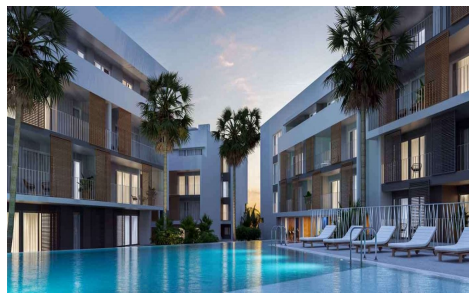

PS5081348

Penthouse in Javea Xabia

€520,000

3

2

175m²

N/A

NEW RESIDENTIAL IN JAVEA 5 MINUTES FROM THE BEACH, THE PORT AND THE CENTER !
!! New residential a few minutes from the beach that consists of 58 homes with 2, 3 and 4 bedrooms distributed on the ground floor with a garden, apartments with terraces on intermediate floors, penthouses and duplexes with large terraces. In addition, all homes will have a garage and storage room. The residential complex will have a swimming pool and a social club. You can configure different aspects in the distribution, finishes and extra options of your home. Adapt your new home to your tastes and preferences and create the environment you have always...(Ask for More Details!)