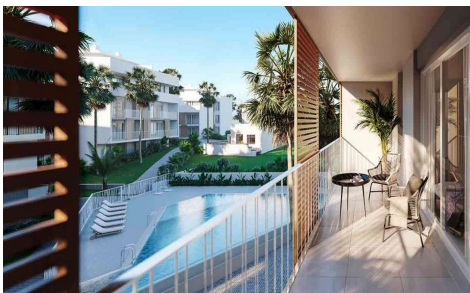

PS5081348

Penthouse in Javea Xabia

€520,000

3

2

175m²

N/A

NEW RESIDENTIAL IN JAVEA 5 MINUTES FROM THE BEACH, THE PORT AND THE CENTER !
!! New residential a few minutes from the beach that consists of 58 homes with 2, 3 and 4 bedrooms distributed on the ground floor with a garden, apartments with terraces on intermediate floors, penthouses and duplexes with large terraces. In addition, all homes will have a garage and storage room. The residential complex will have a swimming pool and a social club. You can configure different aspects in the distribution, finishes and extra options of your home. Adapt your new home to your tastes and preferences and create the environment you have always...(Ask for More Details!)