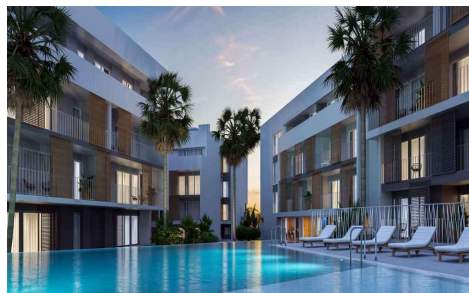

PS6069015

Penthouse in Javea Xabia

€720,000

4

3

181m²

N/A

NEW RESIDENTIAL IN JAVEA 5 MINUTES FROM THE BEACH, THE PORT AND THE CENTER !
!! New residential a few minutes from the beach that consists of 58 homes with 2, 3 and 4 bedrooms distributed on the ground floor with a garden, apartments with terraces on intermediate floors, penthouses and duplexes with large terraces. In addition, all homes will have a garage and storage room. The residential complex will have a swimming pool and a social club. You can configure different aspects in the distribution, finishes and extra options of your home. Adapt your new home to your tastes and preferences and create the environment you have always...(Ask for More Details!)