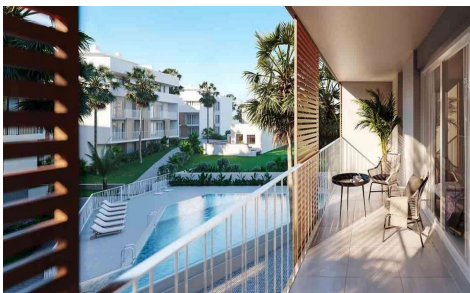

PS6069015

Penthouse in Javea Xabia

€720,000

4

3

181m²

N/A

NEW RESIDENTIAL IN JAVEA 5 MINUTES FROM THE BEACH, THE PORT AND THE CENTER !
!! New residential a few minutes from the beach that consists of 58 homes with 2, 3 and 4 bedrooms distributed on the ground floor with a garden, apartments with terraces on intermediate floors, penthouses and duplexes with large terraces. In addition, all homes will have a garage and storage room. The residential complex will have a swimming pool and a social club. You can configure different aspects in the distribution, finishes and extra options of your home. Adapt your new home to your tastes and preferences and create the environment you have always...(Ask for More Details!)