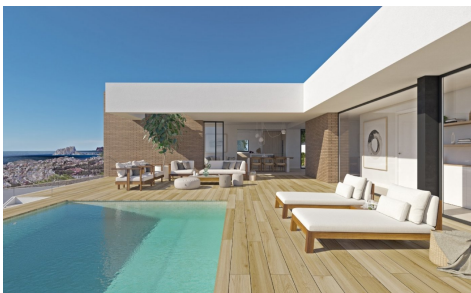

## Villa in Benitachell

€1,871,000

3

4

615m<sup>2</sup>

951m<sup>2</sup>

**NEW BUILD LUXURY VILLA IN CUMBRE DEL SOL** An exclusive house in an idyllic setting on the Residential Resort Cumbre de Sol, a contemporary masterpiece with wonderful sea views. The upper floor houses the entire house, which provides extra comfort. The night area consists of three en-suite bedrooms bathed in natural light that preserve a great deal of privacy with respect to the day areas. The living room, dining room and kitchen are linked to the exterior, thanks to the use of glass walls that favour a permanent visual connection with the sea. The terrace of more than 70m<sup>2</sup> is dominated by an infinity pool. The house...(Ask for More Details!)