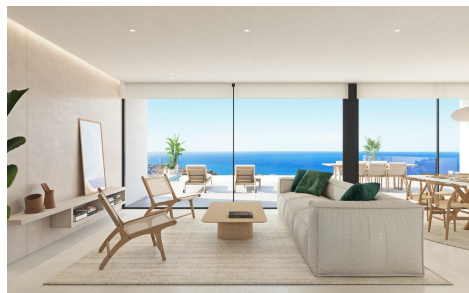

PS8555861

Villa in Benitachell

€2,221,850

3

4

266m²

1,000m²

NEW BUILD LUXURY VILLA IN CUMBRE DEL SOL Cumbre del Sol is a place where you can enjoy both nature as well as the sun and sea. This luxury villa offers peace and comfort so the owner can relax peacefully with an incredible sea view. Could this be your future home? New Build villa design combines in a stylish and functional way a truly modern architecture. On its façade, characterized by large geometric figures created based on straight lines and the shape of cubes, the colour white dominates, giving the villa an elegant design as well as minimalistic. It's garden, 100% mediterranean in style, has stone walls which help to integrate the... (Ask for More Details!)