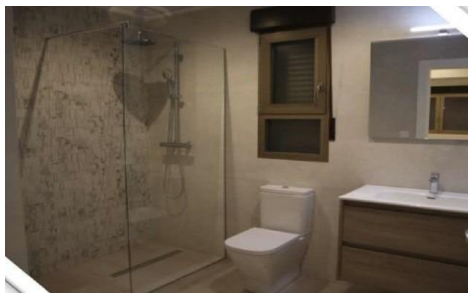

PS4303426

Villa in Aspe

€375,000

3

2

141m²

420m²

NEW BUILD MODERN VILLA IN ASPEN New Build modern and innovative design villa in La Romana, Aspe. Villa with 3 bedrooms, 2 bathroom open plan kitchen with living room, terrace, private garden with the pool and parking space. The Villas are pre installed for A/C hot and cold and electric blinds to all the windows. As well you will have a choice of tiles and kitchen so the villa will be finished to your own style and colour. Near Aspe is a very special Town of La Romana within easy walking distance from our development. La Romana has a prosperous economy based on the agriculture that surrounds the town and this...(Ask for More Details!)