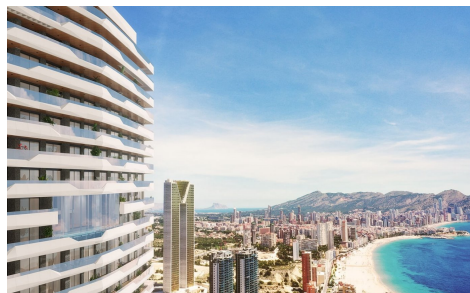

## Apartment in Benidorm

€675,000

3

2

105m<sup>2</sup>

N/A

Located in Benidorm Next to Playa de Poniente. New residential with sea views with 220 homes with 2, 3 and 4 bedrooms in a glass tower with spacious terraces with views. Equipment : Appliances: Hood, Oven and touch-control induction hob, Refrigerator, Dishwasher, Washing machine, Pre-installation for dryer and microwave. Shower screen with safety glass, Mirror, Lighting with LED spotlights Air-conditioning Aerothermal The common areas are equipped with a swimming pool for adults, a children's pool, spa, jacuzzis, chillout, children's play area, two paddle tennis courts. Heated pool and gym on the 26th floor with great views of the sea. Coworking area. Each house has a parking space and a storage...(Ask for More Details!)