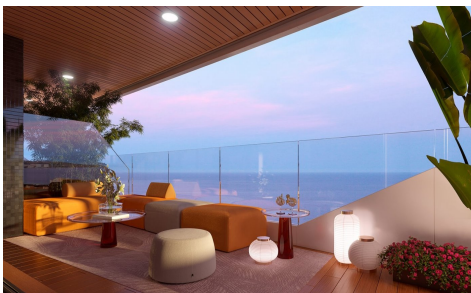

## Apartment in Benidorm

€675,000

3

2

105m<sup>2</sup>

N/A

Located in Benidorm Next to Playa de Poniente. New residential with sea views with 220 homes with 2, 3 and 4 bedrooms in a glass tower with spacious terraces with views. Equipment : Appliances: Hood, Oven and touch-control induction hob, Refrigerator, Dishwasher, Washing machine, Pre-installation for dryer and microwave. Shower screen with safety glass, Mirror, Lighting with LED spotlights Air-conditioning Aerothermal The common areas are equipped with a swimming pool for adults, a children's pool, spa, jacuzzis, chillout, children's play area, two paddle tennis courts. Heated pool and gym on the 26th floor with great views of the sea. Coworking area. Each house has a parking space and a storage...(Ask for More Details!)