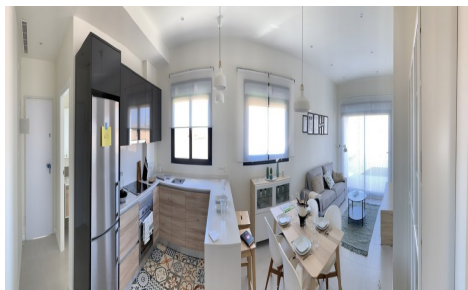

PS7024885

Apartment in Alhama De Murcia

€182,900

2

2

71m²

N/A

NEW APARTMENTS IN CONDADO DE ALHAMA GOLF COURSE New two-bedroom, two-bathroom apartments with frontline golf views of ALHAMA SIGNATURE GOLF, a fabulous 18-hole golf course designed by Jack Nicklaus. CONDADO DE ALHAMA is a fantastic Golf Resort with many facilities and services. A shopping centre, sports centre, a range of bars and restaurants, supermarket. . . and more than 25 communal swimming pools and gardens. Only 18 minutes by car from the new International Airport of the Region of Murcia. The apartments have an area between 73. 88m² and 75. 22m² divided into 2 bedrooms, 2 bathrooms, an open living-kitchen-dining room of 26. 80m², and a 17m² terrace. Included: Parking...(Ask for More Details!)