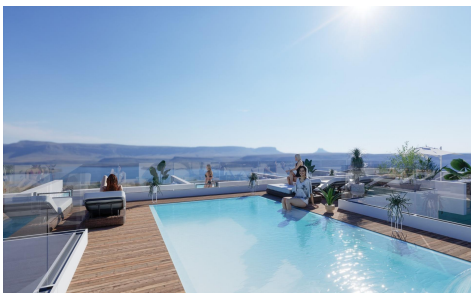

PS9062023

Penthouse in Torrevieja

€469,000

2

2

64m²

N/A

NEW BUILD PENTHOUSES IN TORREVIEJA New Build avant-garde design five-storey development in Torrevieja with 34 exclusive properties offers a variety of living options, from stylish apartments to penthouses with breathtaking panoramic views. Every corner of residential has been carefully planned to maximise space and natural light, creating bright and welcoming environments that invite well-being. Residential majestically located in the heart of Torrevieja, consolidating itself as a residential development full of elegance and modernity. Its strategic location ensures that residents will feel part of this amazing city with easy access to a variety of services and attractions. It is a unique opportunity to invest in a sophisticated lifestyle in the heart of...(Ask for More Details!)