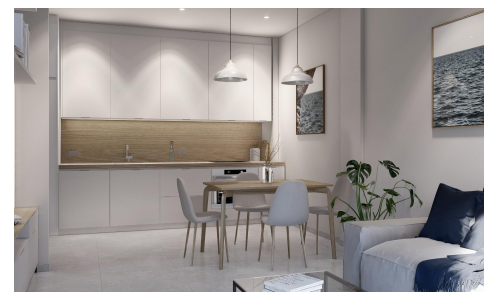

PS695659

Penthouse in Torre Pacheco

€233,000

3

2

107m²

N/A

NEW BUILD PENTHOUSES IN TORRE-PACHECO New Build residential complex of apartments in Torre Pacheco (Murcia) in the heart of Costa C lida. The second phase has 25 apartments and penthouses with 2 and 3 bedrooms. Modern apartments with open plan kitchen with spacious and bright living-dining room with access to a large terrace. Modern penthouses has private solarium. An options underground parking space and storage room at an extra cost. Modern complex with communal swimming pool and garden areas. All the comforts are at your fingertips. There are supermarkets, pharmacies, banks, schools, bars, restaurants, the beach and the airport are just a few minutes away. There is also a golf club in...(Ask for More Details!)